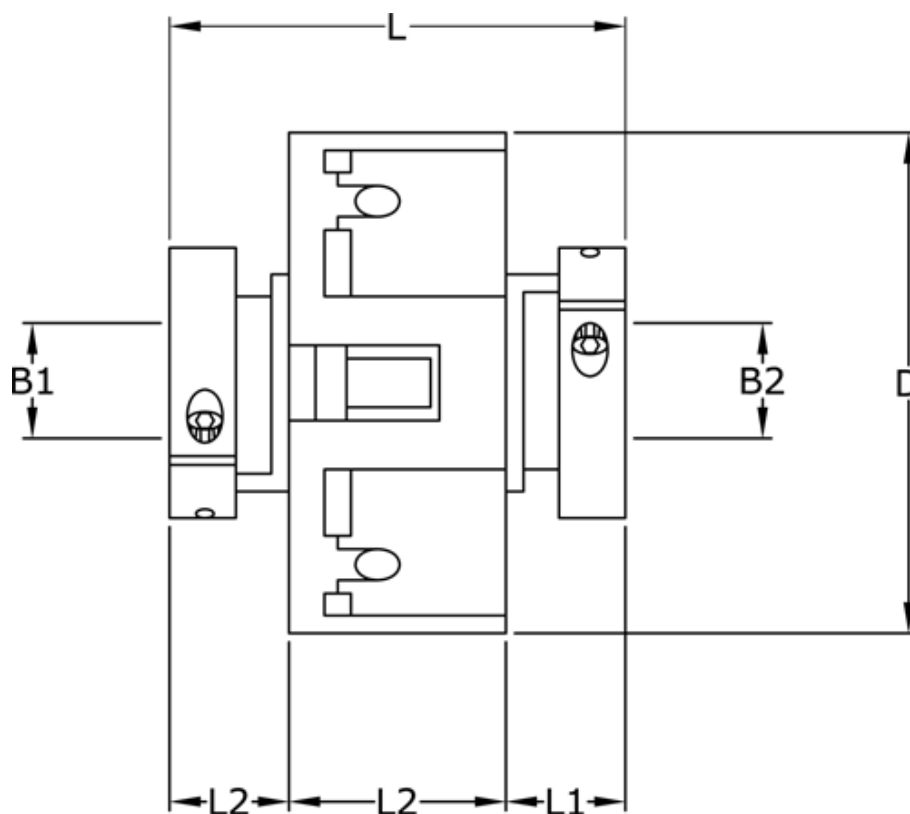

Article number: 3322205704545

Description: Uni-Lat Coupling size 205.70.45.45
clamp hub, bore 18/18 mm

Measures

B1	= 18
B2	= 18
D	= 70
L	= 74.0
L1	= 28.5
L2	= 17.0
Screw	= M6